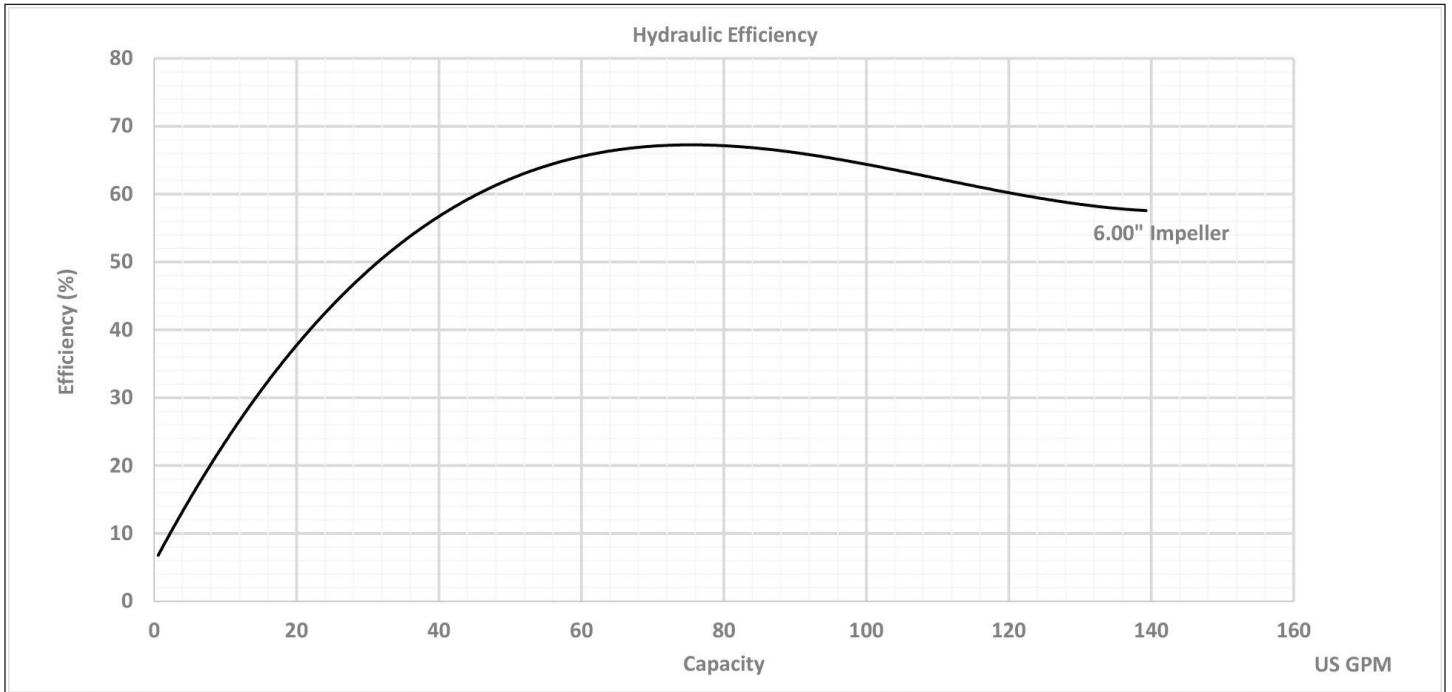

The Right Connection®

ExD-Series Centrifugal Pump Efficiency Curve

Model: ExD 120-130 [3500 RPM]

Dixon Sanitary

N25 W23040 Paul Road • Pewaukee, WI 53072

ph: 800.789.1718 • 262.513.6900 • fx: 800.789.4046 • 262.513.4904