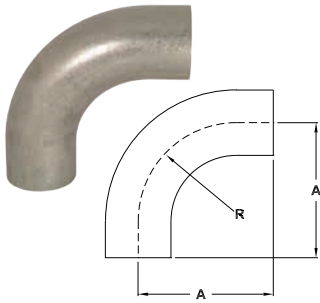

Weld End Blue Protection Covers - BCW

Feature:

- Use these covers to protect all weld ends on fittings and valves.

Sanitary Fittings

Size	Vinyl Plastic Part #
1/2"	<b>BCW-050</b>
3/4"	<b>BCW-075</b>
1"	<b>BCW-100</b>
1 1/2"	<b>BCW-150</b>
2"	<b>BCW-200</b>
2 1/2"	<b>BCW-250</b>
3"	<b>BCW-300</b>
4"	<b>BCW-400</b>
6"	<b>BCW-600</b>
8"	<b>BCW-800</b>

Unpolished Elbows

90° Weld with Tangents - B2S

Tube OD	Dimensions		Wall Thickness	Unpolished 304 Stainless Steel Part #	Unpolished 316L Stainless Steel Part #
	A	R			
3/4"	3.000"	1.125"	.065"	---	<b>B2S-R75U</b>
1"	2.062"	1.500"	.065"	<b>B2S-G100U</b>	<b>B2S-R100U</b>
1 1/2"	2.937"	2.250"	.065"	<b>B2S-G150U</b>	<b>B2S-R150U</b>
2"	4.062"	3.000"	.065"	<b>B2S-G200U</b>	<b>B2S-R200U</b>
2 1/2"	5.187"	3.750"	.065"	<b>B2S-G250U</b>	<b>B2S-R250U</b>
3"	6.312"	4.500"	.065"	<b>B2S-G300U</b>	<b>B2S-R300U</b>
4"	8.312"	6.000"	.083"	<b>B2S-G400U</b>	<b>B2S-R400U</b>

90° Weld - B2WCL

Tube OD	Dimensions		Wall Thickness	Unpolished 304 Stainless Steel Part #	Unpolished 316L Stainless Steel Part #
	A	R			
1/2"	1.125"	1.125"	.065"	---	<b>B2WCL-R50U</b>
3/4"	1.125"	1.125"	.065"	---	<b>B2WCL-R75U</b>
1"	1.500"	1.500"	.065"	<b>B2WCL-G100U</b>	<b>B2WCL-R100U</b>
1 1/2"	2.250"	2.250"	.065"	<b>B2WCL-G150U</b>	<b>B2WCL-R150U</b>
2"	3.000"	3.000"	.065"	<b>B2WCL-G200U</b>	<b>B2WCL-R200U</b>
2 1/2"	3.750"	3.750"	.065"	<b>B2WCL-G250U</b>	<b>B2WCL-R250U</b>
3"	4.500"	4.500"	.065"	<b>B2WCL-G300U</b>	<b>B2WCL-R300U</b>
4"	6.000"	6.000"	.083"	<b>B2WCL-G400U</b>	<b>B2WCL-R400U</b>
6"	9.000"	9.000"	.109"	<b>B2WCL-G600U</b>	<b>B2WCL-R600U</b>
8"	12.000"	12.000"	.109"	<b>B2WCL-G800U</b>	<b>B2WCL-R800U</b>