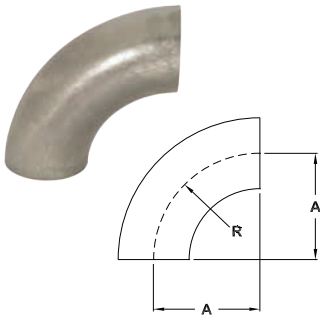

Weld End Blue Protection Covers - BCW

Feature:

- Use these covers to protect all weld ends on fittings and valves.

Sanitary Fittings

Size	Vinyl Plastic Part #
1/2"	<b>BCW-050</b>
3/4"	<b>BCW-075</b>
1"	<b>BCW-100</b>
1 1/2"	<b>BCW-150</b>
2"	<b>BCW-200</b>
2 1/2"	<b>BCW-250</b>
3"	<b>BCW-300</b>
4"	<b>BCW-400</b>
6"	<b>BCW-600</b>
8"	<b>BCW-800</b>

Unpolished Elbows

90° Weld with Tangents - B2S

Tube OD	Dimensions		Wall Thickness	Unpolished 304 Stainless Steel Part #	Unpolished 316L Stainless Steel Part #
	A	R			
3/4"	3.000"	1.125"	.065"	---	<b>B2S-R75U</b>
1"	2.062"	1.500"	.065"	<b>B2S-G100U</b>	<b>B2S-R100U</b>
1 1/2"	2.937"	2.250"	.065"	<b>B2S-G150U</b>	<b>B2S-R150U</b>
2"	4.062"	3.000"	.065"	<b>B2S-G200U</b>	<b>B2S-R200U</b>
2 1/2"	5.187"	3.750"	.065"	<b>B2S-G250U</b>	<b>B2S-R250U</b>
3"	6.312"	4.500"	.065"	<b>B2S-G300U</b>	<b>B2S-R300U</b>
4"	8.312"	6.000"	.083"	<b>B2S-G400U</b>	<b>B2S-R400U</b>

90° Weld - B2WCL

Tube OD	Dimensions		Wall Thickness	Unpolished 304 Stainless Steel Part #	Unpolished 316L Stainless Steel Part #
	A	R			
1/2"	1.125"	1.125"	.065"	---	<b>B2WCL-R50U</b>
3/4"	1.125"	1.125"	.065"	---	<b>B2WCL-R75U</b>
1"	1.500"	1.500"	.065"	<b>B2WCL-G100U</b>	<b>B2WCL-R100U</b>
1 1/2"	2.250"	2.250"	.065"	<b>B2WCL-G150U</b>	<b>B2WCL-R150U</b>
2"	3.000"	3.000"	.065"	<b>B2WCL-G200U</b>	<b>B2WCL-R200U</b>
2 1/2"	3.750"	3.750"	.065"	<b>B2WCL-G250U</b>	<b>B2WCL-R250U</b>
3"	4.500"	4.500"	.065"	<b>B2WCL-G300U</b>	<b>B2WCL-R300U</b>
4"	6.000"	6.000"	.083"	<b>B2WCL-G400U</b>	<b>B2WCL-R400U</b>
6"	9.000"	9.000"	.109"	<b>B2WCL-G600U</b>	<b>B2WCL-R600U</b>
8"	12.000"	12.000"	.109"	<b>B2WCL-G800U</b>	<b>B2WCL-R800U</b>