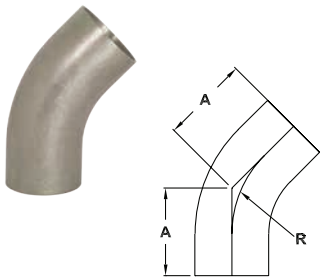

45° Long Weld with Tangents - B2KS

Tube OD	Dimensions		Wall Thickness	Unpolished 304 Stainless Steel Part #	Unpolished 316L Stainless Steel Part #
	A	R			
3/4"	2.250"	1.125"	.065"	---	B2KS-R75U
1"	1.188"	1.500"	.065"	B2KS-G100U	B2KS-R100U
1 1/2"	1.625"	2.250"	.065"	B2KS-G150U	B2KS-R150U
2"	2.312"	3.000"	.065"	B2KS-G200U	B2KS-R200U
2 1/2"	3.000"	3.750"	.065"	B2KS-G250U	B2KS-R250U
3"	3.688"	4.500"	.065"	B2KS-G300U	B2KS-R300U
4"	4.812"	6.000"	.083"	B2KS-G400U	B2KS-R400U