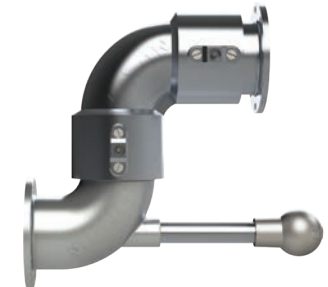

Loading Arm Swivels

Features

- TTMA-flanged loading arm swivel with heavy-duty D-style shovel handle
- Shovel handle is used to guide the connection of the API load coupler to the adapter on the tank truck
- Long radius elbow improves the flow into the API load coupler and provides spacing between the load arm and the tank truck
- FKM-A swivel seals are compatible with ethanol blended fuel
- Can be used with flange extensions
- TTMA flanges on both ends

C

style 50