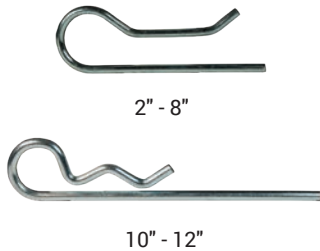

Type B

Female Plugs

Feature

- Supplied with gasket

Size	Galvanized Steel Part #
2"	FP3082
3"	FP3083
4"	FP3084
6"	FP3086
8"	FP3088
10"	FP30810
12"	FP30812

Lever Rings

G

Size	Galvanized Steel Part #
2"	LR3042
3"	LR3043
4"	LR3044
6"	LR3046
8"	LR3048
10"	LR30410
12"	LR30412

Lever Assist Bar

Size	Description	Galvanized Steel Part #
10" and 12"	lever assist bar for type B fittings	ACB304

Gaskets

Size	Rubber Part #	EPDM Part #
2"	RG3052	RG3062
3"	RG3053	RG3063
4"	RG3054	RG3064
6"	RG3056	RG3066
8"	RG3058	RG3068
10"	RG30510	RG30610
12"	RG30512	RG30612

Quick Connect Safety Clips

Size	Galvanized Steel Part #
2"	SP59
3"	SP76
4"	SP89
6"	SP159
8"	SP159
10"	SP390
12"	SP390